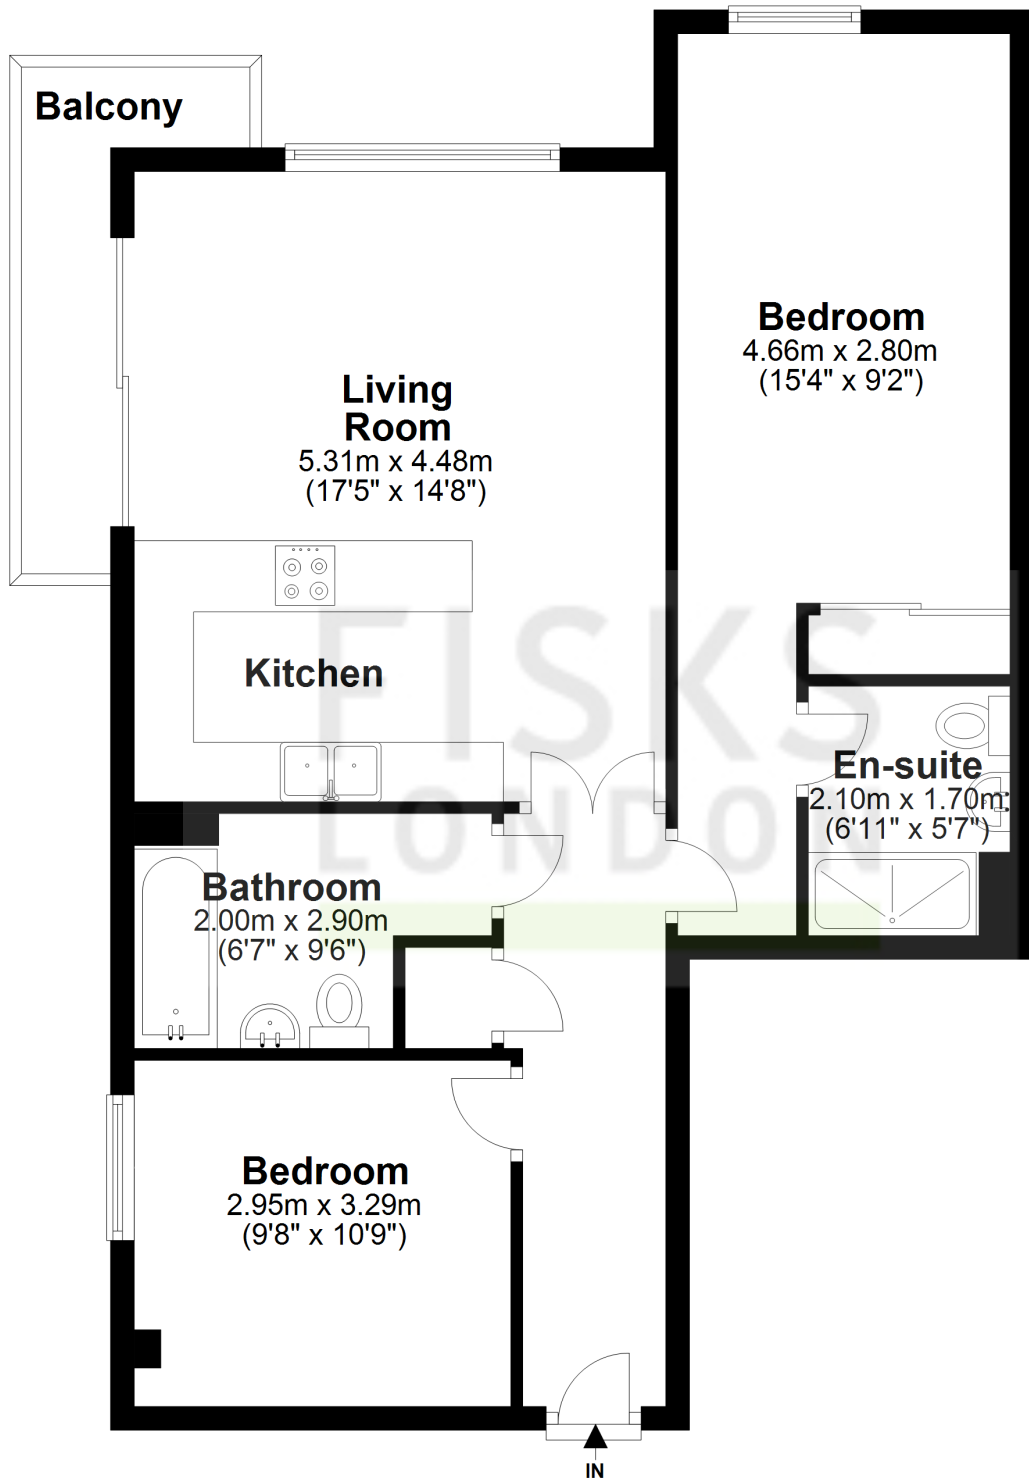

12th Floor

Approx. 68.6 sq. metres (737.9 sq. feet)

Total area: approx. 68.6 sq. metres (737.9 sq. feet)

Whilst every effort has been made to ensure the accuracy of the floor plan contained here, measurements of doors, windows, rooms and any other item are approximate and no responsibility is taken for any error, omission or mis-statement. This Plan is for illustrative purposes only and should be used as such by any prospective purchaser.

Plan produced using PlanUp.