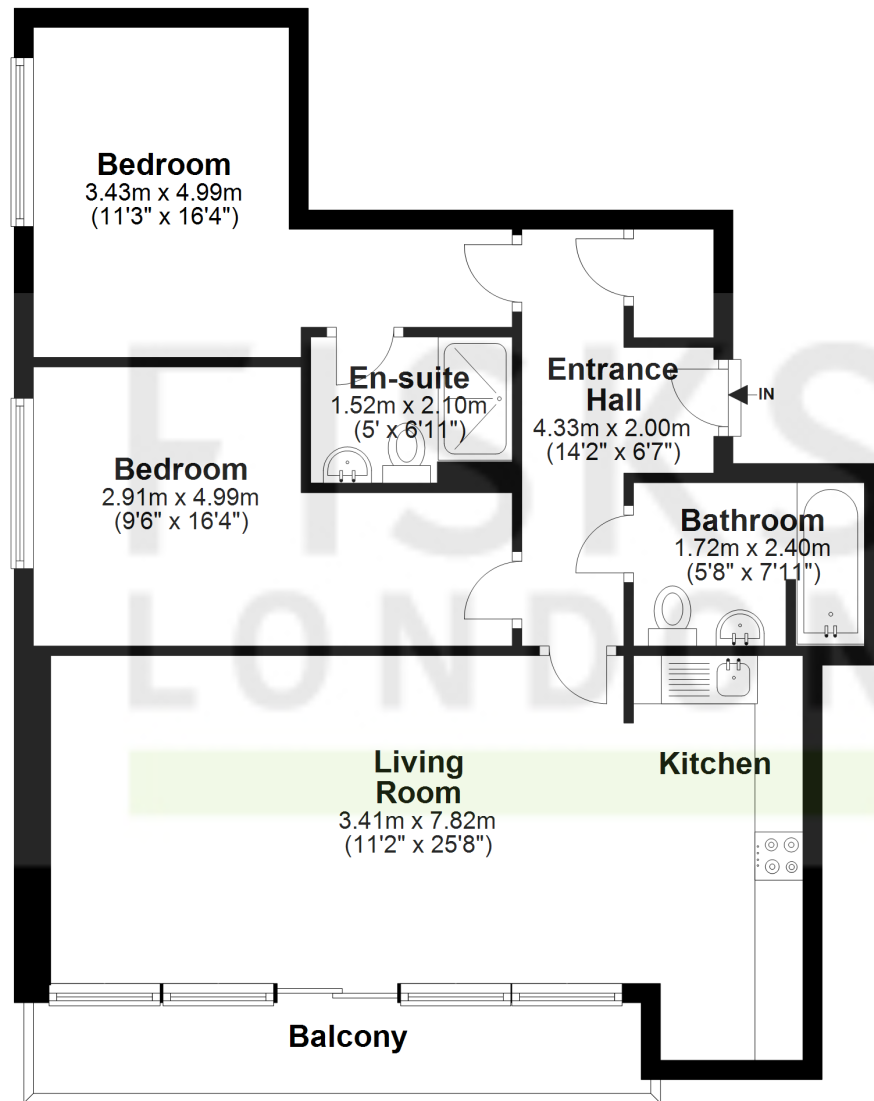

16th Floor

Approx. 68.3 sq. metres (735.2 sq. feet)

Total area: approx. 68.3 sq. metres (735.2 sq. feet)

Whilst every effort has been made to ensure the accuracy of the floor plan contained here, measurements of doors, windows, rooms and any other item are approximate and no responsibility is taken for any error, omission or mis-statement. This Plan is for illustrative purposes only and should be used as such by any prospective purchaser.

Plan produced using PlanUp.