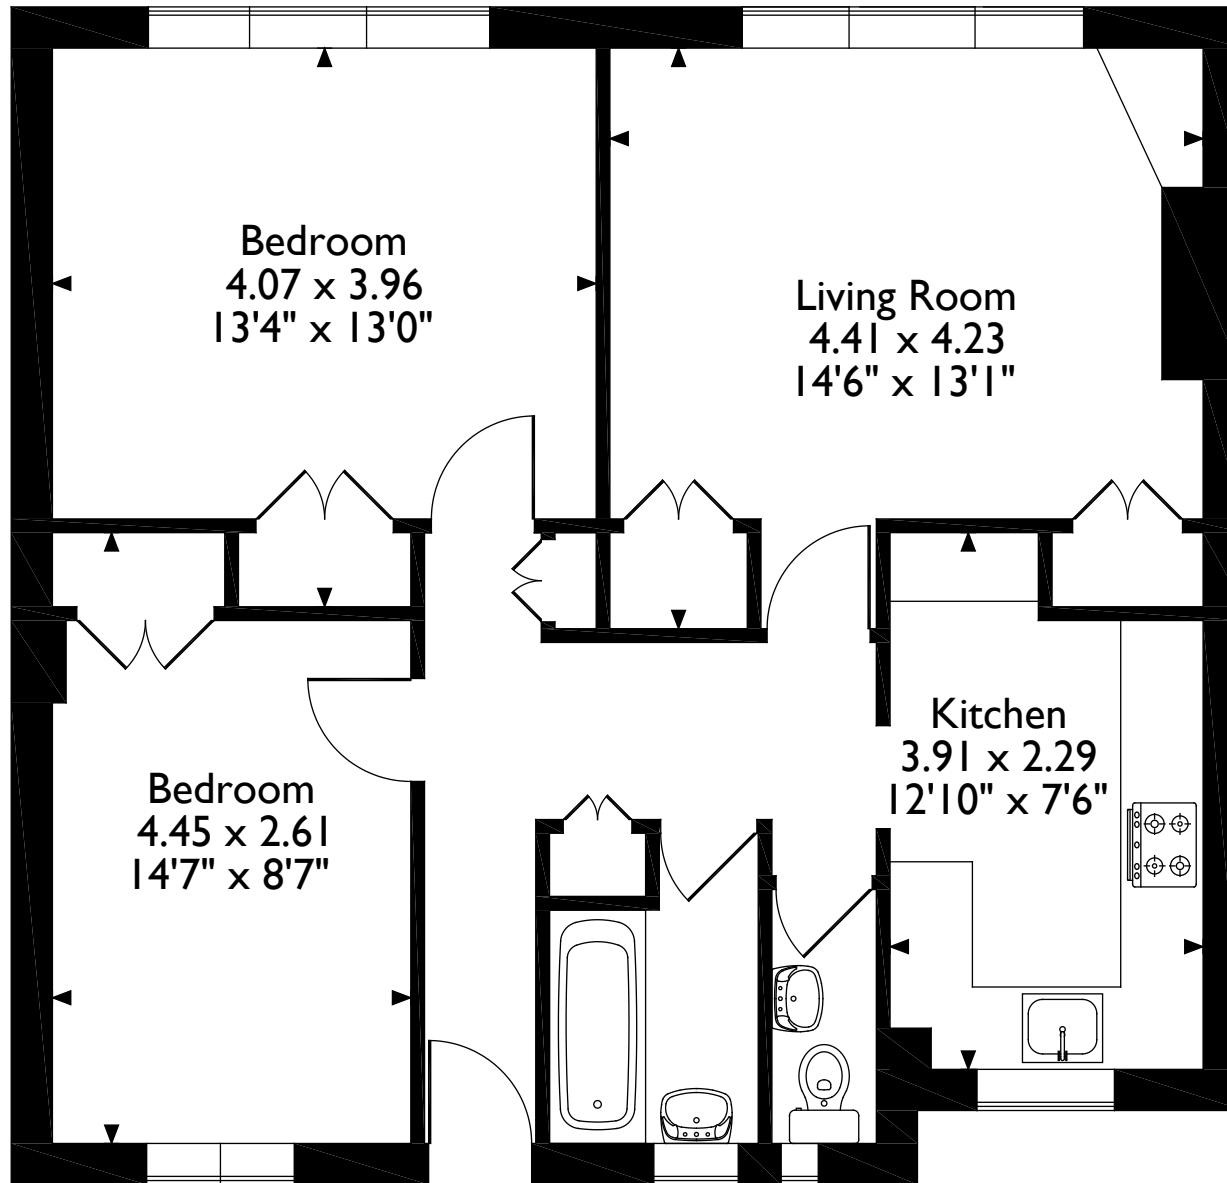

Approximate Gross Internal Area 66 Sq M/710 Sq Ft

First Floor Flat

Please note that the location of doors, windows and other items are approximate and this floorplan is to be used for illustrative purposes only. Unauthorized reproduction is prohibited.